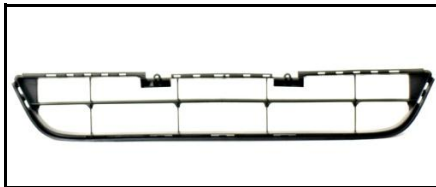

HONDA ACCORD 2006-2007 / 2013-2013

HDN079NA_Front Side

HDN081NA_Front Side

HDN093NA_Front Side

HDN093NB_Front Side

C	ITEM#	PART NAME	YEAR	YEAR	REF.#	FINISHED	REMARK	P_LINK
	HDN079NA	BP GRILLE, INSERT	2006	2007	71102-SDA-A00	BLACK	Sedan	HO1036101
Y	HDN079NAQ	BP GRILLE, INSERT	2006	2007	71102-SDA-A00	PRIMED	Sedan	HO1036101
	HDN081NA	BP GRILLE, INSERT	2006	2007	71102-SDN-A00	BLACK	Coupe	HO1000235
Y	HDN081NAQ	BP GRILLE, INSERT	2006	2007	71102-SDN-A00	BLACK	Coupe	HO1000235
	HDN093NA	BUMPER GRILLE	2013	2013	71103-T2A-A00	BLACK	SEDAN	HO1036114
	HDN093NB	BUMPER GRILLE	2013	2013	71103-T2A-A10	BLACK	USA V6	HO1036117

HONDA ACCORD COUPE 2016-2017

HDB117NC_Front Side

HDB117ND_Front Side

HDB118NC_Front Side

HDB118ND_Front Side

C	ITEM#	PART NAME	YEAR	YEAR	REF.#	FINISHED	REMARK	P_LINK
	HDB117NC	BUMPER COVER, FRONT	2016	2017	71101T3LA50ZZ	PRIMED	w/o Parking Sensors	HO1000304
Y	HDB117NCQ	BUMPER COVER, FRONT	2016	2017	71101T3LA50ZZ	PRIMED	w/o Parking Sensors	HO1000304
	HDB117ND	BUMPER COVER, FRONT	2016	2017	71100T3LA60ZZ	PRIMED	w/Parking Sensors	HO1000305
Y	HDB117NDQ	BUMPER COVER, FRONT	2016	2017	71100T3LA60ZZ	PRIMED	w/Parking Sensors	HO1000305
	HDB118NC	BUMPER COVER, REAR	2016	2017	71501T3LA50ZZ	PRIMED	w/o Parking Sensors	HO1100294
Y	HDB118NCQ	BUMPER COVER, REAR	2016	2017	71501T3LA50ZZ	PRIMED	w/o Parking Sensors	HO1100294
	HDB118ND	BUMPER COVER, REAR	2016	2017	71500T3LA60ZZ	PRIMED	w/Parking Sensors	HO1100295
Y	HDB118NDQ	BUMPER COVER, REAR	2016	2017	71500T3LA60ZZ	PRIMED	w/Parking Sensors	HO1100295