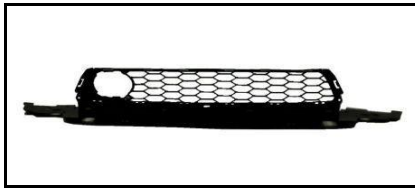

HONDA ACCORD 2006-2007 / 2013-2013

HDN079NA_Front Side

HDN081NA_Front Side

HDN093NA_Front Side

HDN093NB_Front Side

C	ITEM#	PART NAME	YEAR	YEAR	REF.#	FINISHED	REMARK	P_LINK
	HDN079NA	BP GRILLE, INSERT	2006	2007	71102-SDA-A00	BLACK	Sedan	HO1036101
Y	HDN079NAQ	BP GRILLE, INSERT	2006	2007	71102-SDA-A00	PRIMED	Sedan	HO1036101
	HDN081NA	BP GRILLE, INSERT	2006	2007	71102-SDN-A00	BLACK	Coupe	HO1000235
Y	HDN081NAQ	BP GRILLE, INSERT	2006	2007	71102-SDN-A00	BLACK	Coupe	HO1000235
	HDN093NA	BUMPER GRILLE	2013	2013	71103-T2A-A00	BLACK	SEDAN	HO1036114
	HDN093NB	BUMPER GRILLE	2013	2013	71103-T2A-A10	BLACK	USA V6	HO1036117

HONDA ACCORD COUPE 2016-2017

HDB117NC_Front Side

HDB117ND_Front Side

HDB118NC_Front Side

HDB118ND_Front Side

C	ITEM#	PART NAME	YEAR	YEAR	REF.#	FINISHED	REMARK	P_LINK
	HDB117NC	BUMPER COVER, FRONT	2016	2017	71101T3LA50ZZ	PRIMED	w/o Parking Sensors	HO1000304
Y	HDB117NCQ	BUMPER COVER, FRONT	2016	2017	71101T3LA50ZZ	PRIMED	w/o Parking Sensors	HO1000304
	HDB117ND	BUMPER COVER, FRONT	2016	2017	71100T3LA60ZZ	PRIMED	w/Parking Sensors	HO1000305
Y	HDB117NDQ	BUMPER COVER, FRONT	2016	2017	71100T3LA60ZZ	PRIMED	w/Parking Sensors	HO1000305
	HDB118NC	BUMPER COVER, REAR	2016	2017	71501T3LA50ZZ	PRIMED	w/o Parking Sensors	HO1100294
Y	HDB118NCQ	BUMPER COVER, REAR	2016	2017	71501T3LA50ZZ	PRIMED	w/o Parking Sensors	HO1100294
	HDB118ND	BUMPER COVER, REAR	2016	2017	71500T3LA60ZZ	PRIMED	w/Parking Sensors	HO1100295
Y	HDB118NDQ	BUMPER COVER, REAR	2016	2017	71500T3LA60ZZ	PRIMED	w/Parking Sensors	HO1100295